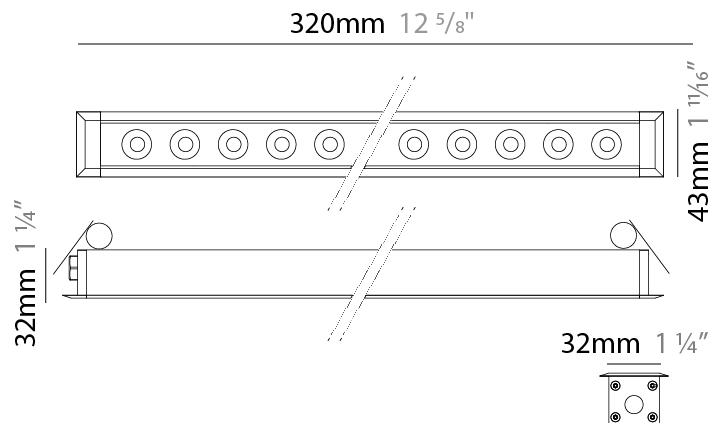

GENERAL

Series: Mini Corniche
Brand: Platek
Division: Exterior
Mounting Type: Recessed
Mounting Location: Ceiling
Subcategory: Downlight

PHYSICAL

Shape: Rectangle
Length (mm): 320
Length (in): 12 5/8
Width (mm): 43
Width (in): 1 7/16
Height (mm): 32
Height (in): 1 1/4
Ceiling Thickness (mm): 2 - 13
Ceiling Thickness (in): 1/16 - 1/2
Light Distribution: Downlight
Weight (kg): 0.8
Weight (lbs): 1.76
Diffuser: Clear tempered glass
Gasket: Gore-Tex valve to prevent condensation
Fixture Finish: [BLK](#) / [WHI](#) / [GRY](#) / [COR](#) / [ANT](#) / [BRZ](#)
Fixture Material: Extruded Aluminum
Cut-out Measurements: 36mm / 1 7/16" x 310mm / 12 3/16"

ELECTRICAL

Lamp Type: LED
Total Output Wattage (W): 11.5
Dimming: Bluetooth technology or DMX
Control Gear: DMX
Driver Included: No
Driver Location: Remote
Driver Type: Constant Current - Universal
Driver Class: Class 2
Input Voltage (V): 120 - 277
Constant Current (MA): 500

LED

Number of LEDs: 8
Color Temperature (°K): RGBW
CRI: >80 CRI
Lamp Life (hrs): 60000
Special LEDs offerings: RGBW

OPTICAL

Optic°: [26](#) / [40](#) / [ELL](#)

RATINGS AND CERTIFICATIONS

Certified By: Certified for North American Standards
IP rating: IP65
IK Rating: IK07
Bug Rating: B1 U0 G0
Upon Request: Higher Maximum Ambient Temperature