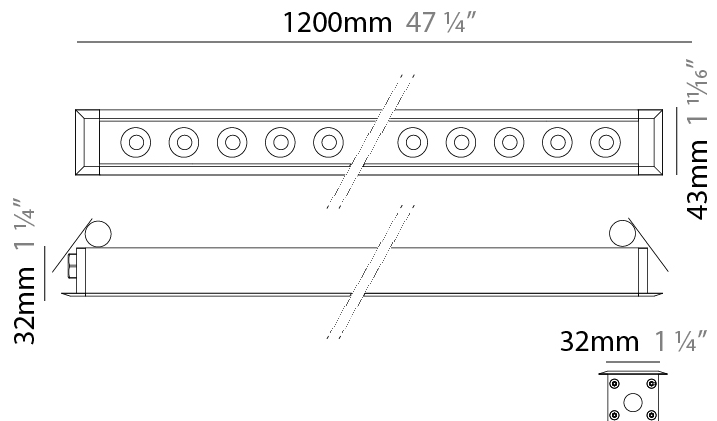

GENERAL

Series: Mini Corniche
Brand: Platek
Division: Exterior
Mounting Type: Recessed
Mounting Location: Ceiling
Subcategory: Downlight

PHYSICAL

Shape: Rectangle
Length (mm): 1220
Length (in): 48 1/32
Width (mm): 43
Width (in): 1 3/4
Height (mm): 32
Height (in): 1 1/4
Ceiling Thickness (mm): 2 - 13
Ceiling Thickness (in): 1/16 - 1/2
Light Distribution: Downlight
Weight (kg): 2.7
Weight (lbs): 5.9
Diffuser: Clear tempered glass
Gasket: Gore-Tex valve to prevent condensation
Fixture Finish: [BLK](#) / [WHI](#) / [GRY](#) / [COR](#) / [ANT](#) / [BRZ](#)
Fixture Material: Extruded Aluminum
Cut-out Measurements: 36mm / 1 7/16" x 1210mm / 47 5/8"

ELECTRICAL

Lamp Type: LED
Total Output Wattage (W): 46
Dimming: Bluetooth technology or DMX
Control Gear: DMX
Driver Included: No
Driver Location: Remote
Driver Type: Constant Current - Universal
Driver Class: Class 2
Input Voltage (V): 120 - 277
Constant Current (MA): 500

LED

Number of LEDs: 32
Color Temperature (°K): RGBW
CRI: >80 CRI
Lamp Life (hrs): 60000
Special LEDs offerings: RGBW

OPTICAL

Optic°: [26](#) / [40](#) / [ELL](#)

RATINGS AND CERTIFICATIONS

Certified By: Certified for North American Standards
IP rating: IP65
IK Rating: IK07
Bug Rating: B1 U0 G0
Upon Request: Higher Maximum Ambient Temperature