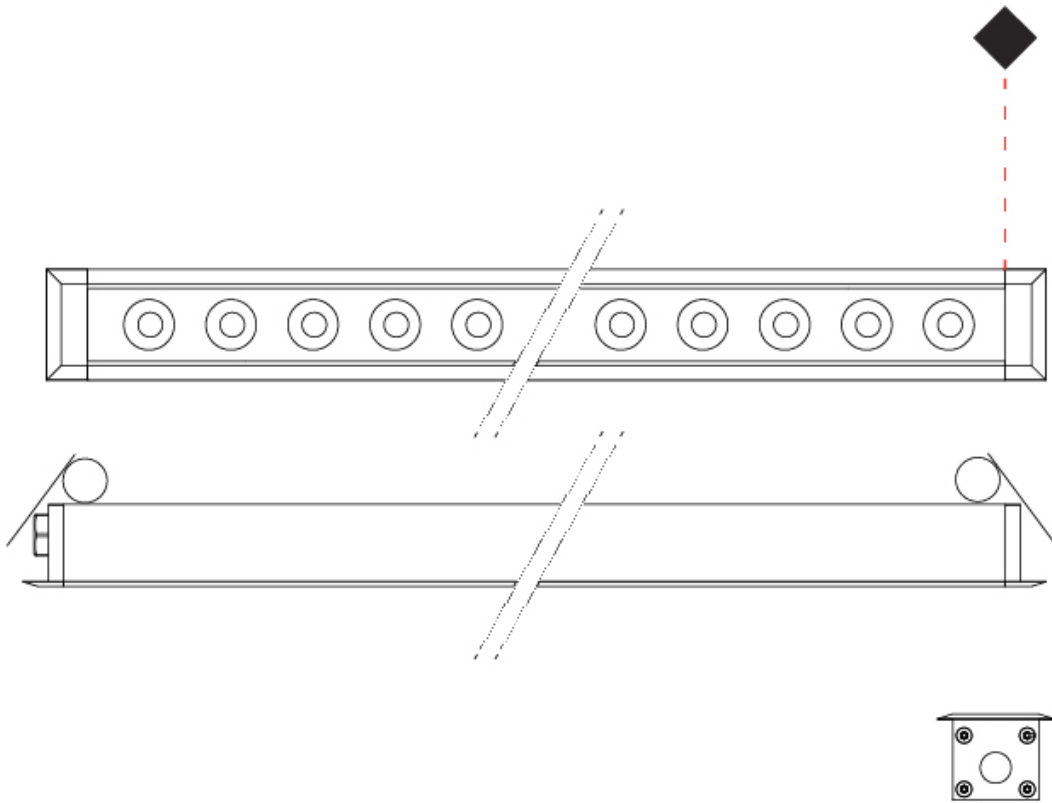

MINI CORNICHE RECESSED

E9Q103-

PROJECT _____

TYPE _____

SPECIFIER _____

QUANTITY _____

DATE _____

E