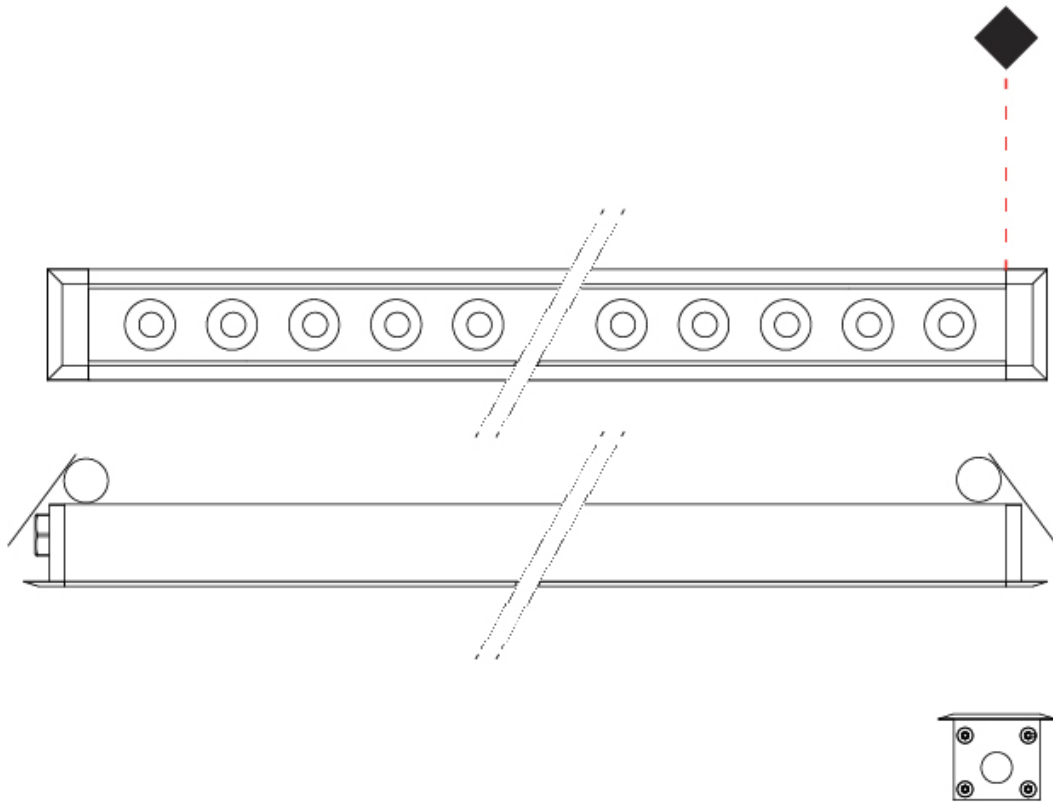

MINI CORNICHE RECESSED

E9Q110-

PROJECT	_____
TYPE	_____
SPECIFIER	_____
QUANTITY	_____
DATE	_____

E