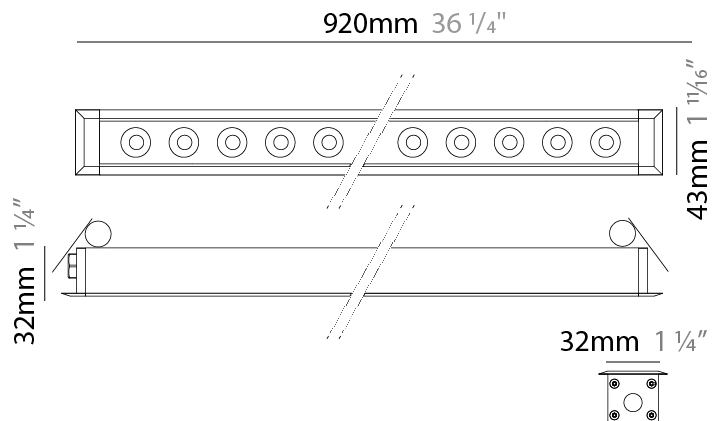

GENERAL

Series: Mini Corniche
Brand: Platek
Division: Exterior
Mounting Type: Recessed
Mounting Location: Ceiling
Subcategory: Downlight

PHYSICAL

Shape: Rectangle
Length (mm): 920
Length (in): 36 1/4
Width (mm): 43
Width (in): 1 5/8
Height (mm): 32
Height (in): 1 1/4
Ceiling Thickness (mm): 2 - 13
Ceiling Thickness (in): 1/16 - 1/2
Light Distribution: Downlight
Weight (kg): 2
Weight (lbs): 4.4
Diffuser: Clear tempered glass
Gasket: Gore-Tex valve to prevent condensation
Fixture Finish: [BLK](#) / [WHI](#) / [GRY](#) / [COR](#) / [ANT](#) / [BRZ](#)
Fixture Material: Extruded Aluminum
Cut-out Measurements: 36mm / 1 7/16" x 910mm / 35 13/16"

ELECTRICAL

Lamp Type: LED
Total Output Wattage (W): 35
Dimming: Bluetooth technology or DMX
Control Gear: DMX
Driver Included: No
Driver Location: Remote
Driver Type: Constant Current - Universal
Driver Class: Class 2
Input Voltage (V): 120 - 277
Constant Current (MA): 500

LED

Number of LEDs: 24
Color Temperature (°K): RGBW
CRI: >80 CRI
Lamp Life (hrs): 60000
Special LEDs offerings: RGBW

OPTICAL

Optic°: [26](#) / [40](#) / [ELL](#)

RATINGS AND CERTIFICATIONS

Certified By: Certified for North American Standards
IP rating: IP65
IK Rating: IK07
Bug Rating: B1 U0 G0
Upon Request: Higher Maximum Ambient Temperature