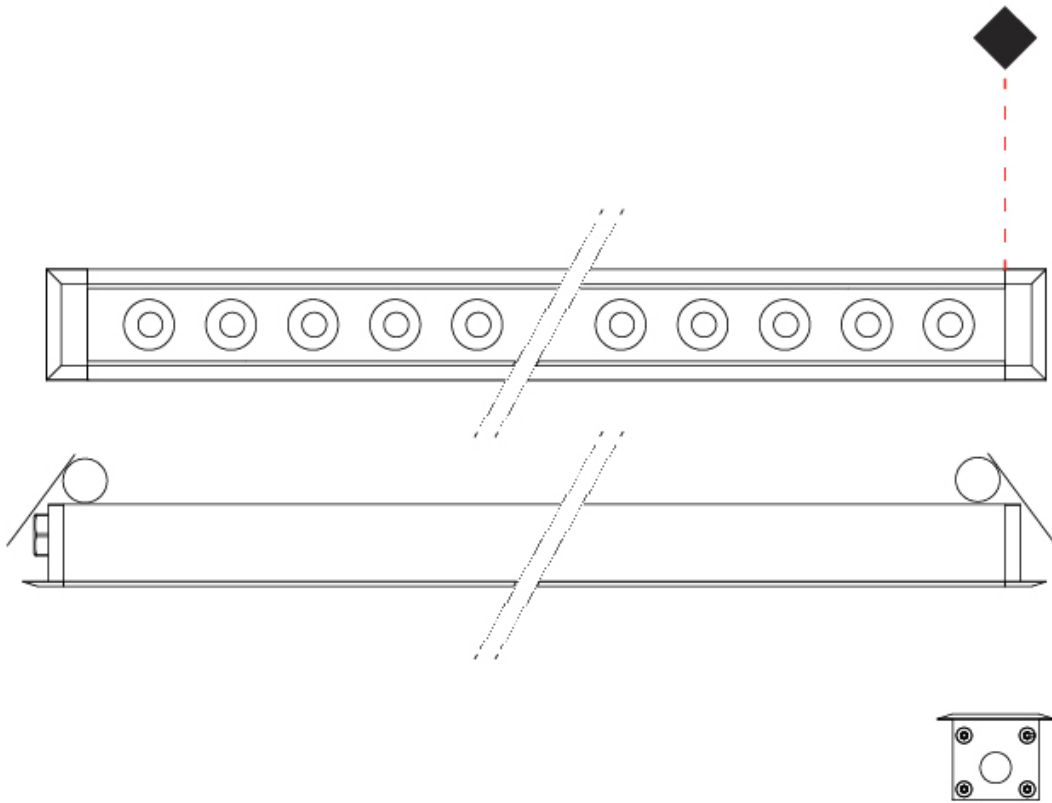

MINI CORNICHE RECESSED

E9Q111-

PROJECT _____

TYPE _____

SPECIFIER _____

QUANTITY _____

DATE _____

E