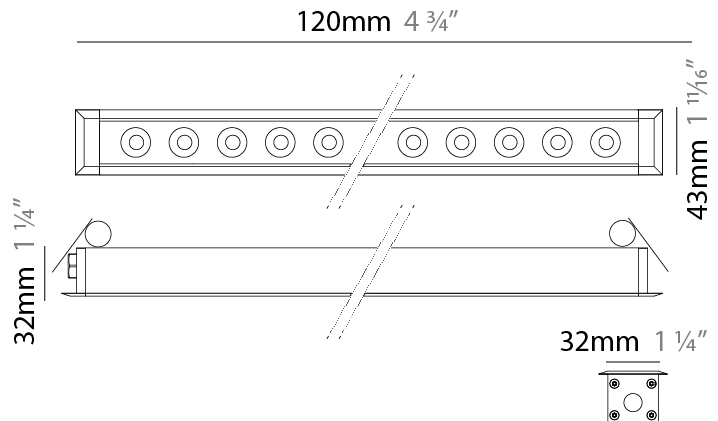

1. To build a product code in our configurator select the specify button on the base model # product page
2. To build a manual product code on this datasheet choose from the options listed below in blue font and add the suffix to the base model #

GENERAL

Series: Mini Corniche
Brand: Platek
Division: Exterior
Mounting Type: Recessed
Mounting Location: Ceiling
Subcategory: Downlight

PHYSICAL

Shape: Rectangle
Length (mm): 120
Length (in): 4 ¾
Width (mm): 43
Width (in): 1 ⅞
Height (mm): 32
Height (in): 1 ¼
Ceiling Thickness (mm): 2 - 13
Ceiling Thickness (in): 1/16 - 1/2
Light Distribution: Downlight
Installation Requirement: 36mm / 1 7/16" x 110mm / 4 5/16"
Diffuser: Clear tempered glass
Gasket: Gore-Tex valve to prevent condensation
Fixture Finish: [BLK](#) / [WHI](#) / [GRY](#) / [COR](#) / [ANT](#) / [BRZ](#)
Fixture Material: Extruded Aluminum

ELECTRICAL

Lamp Type: LED
Total Output Wattage (W): 6
Dimming: Bluetooth technology or DMX
Control Gear: DMX
Driver Included: No
Driver Location: Remote
Driver Type: Constant Current - Universal
Driver Class: Class 2
Input Voltage (V): 120 - 277
Constant Current (MA): 500

LED

Number of LEDs: 4
Color Temperature (°K): RGBW
CRI: >80 CRI
Lamp Life (hrs): 60000
Special LEDs offerings: RGBW

OPTICAL

Optic°: [26](#) / [40](#) / [ELL](#)

RATINGS AND CERTIFICATIONS

Certified By: Certified for North American Standards
IP rating: IP65
IK Rating: IK07
Bug Rating: B1 U0 G0
Upon Request: Higher Maximum Ambient Temperature