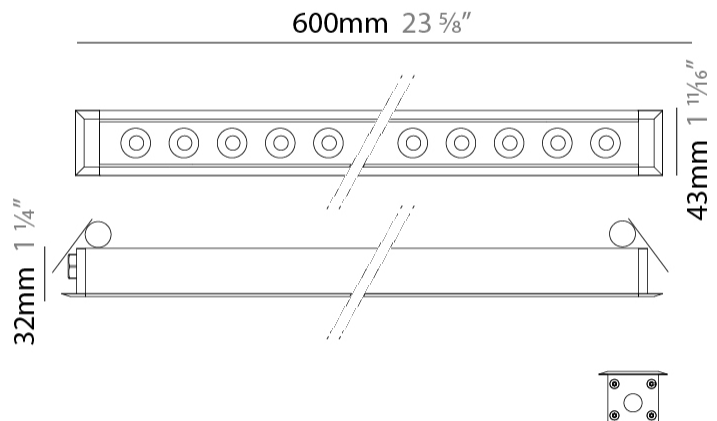

GENERAL

Series: Mini Corniche
Brand: Platek
Division: Exterior
Mounting Type: Recessed
Mounting Location: Ceiling
Subcategory: Downlight

PHYSICAL

Shape: Rectangle
Length (mm): 620
Length (in): 24 ³/₈
Width (mm): 43
Width (in): 1 ⁵/₈
Height (mm): 32
Height (in): 1 ¹/₄
Ceiling Thickness (mm): 2 - 13
Ceiling Thickness (in): 1/16 - 1/2
Light Distribution: Downlight
Weight (kg): 1.3
Weight (lbs): 2.8
Diffuser: Clear tempered glass
Gasket: Gore-Tex valve to prevent condensation
Fixture Finish: BLK / WHI / GRY / COR / ANT / BRZ
Fixture Material: Extruded Aluminum
Cut-out Measurements: 36mm / 1 7/16" x 610mm / 24"

ELECTRICAL

Lamp Type: LED
Total Output Wattage (W): 23
Dimming: Bluetooth technology or DMX
Control Gear: DMX
Driver Included: No
Driver Location: Remote
Driver Type: Constant Current - Universal
Driver Class: Class 2
Input Voltage (V): 120 - 277
Constant Current (MA): 500

LED

Color Temperature (°K): RGBW
CRI: >80 CRI
Lamp Life (hrs): 60000
Special LEDs offerings: RGBW

OPTICAL

Optic°: 26 / 40 / ELL

RATINGS AND CERTIFICATIONS

Certified By: Certified for North American Standards
IP rating: IP65
IK Rating: IK07
Bug Rating: B1 U0 G0
Upon Request: Higher Maximum Ambient Temperature